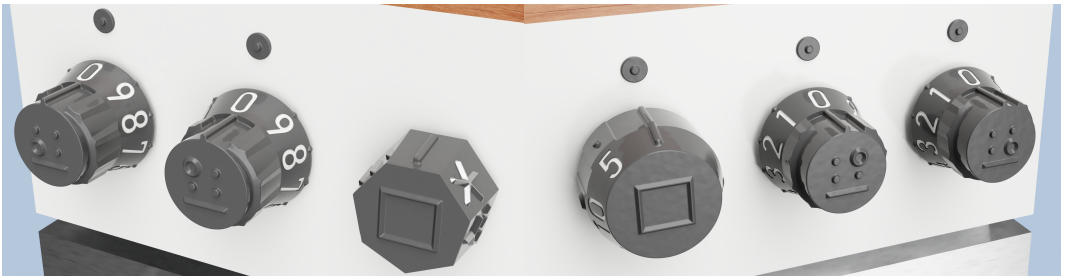

hallo@feelware.eu

+49 157 571 656 93

Cooking and baking with Feelware

Feelware C - comfort and safety without compromise for cooks

The Feelware C conversion kit fits for almost all electric cookers, ovens and hobs with rotating knobs, regardless of whether they are retractable or fixed. The Feelware C control knobs with tactile and visual symbols replace the original control knobs and give you comfort, control and safety while cooking and baking.

Feelware C control knobs are custom made for your appliance. Prior to purchasing Feelware C knobs, you can test them with a demo-kit. Please reach out to us for an individual consultation and offer.

Feelware C control knobs mounted on an electric cooker: The rotary knobs are equipped with large white symbols on a black background. They have tactile symbols to allow a safe and comfortable operation of the appliance. All knobs have tactile symbols on their front side which help to attribute the knob to the different elements of the cooker. Furthermore, the knobs for the hob look and feel very different than the oven knobs.

- Simple, intuitive operation of the main functions
- Safety against mix-up and maloperation of control knobs
- Strong adhesive for durable installation
- Easy to learn with audible instructions

Feelware P mounted on fixed (left) and retractable knobs (right). Tactile symbols indicate the control knob's functions and settings.