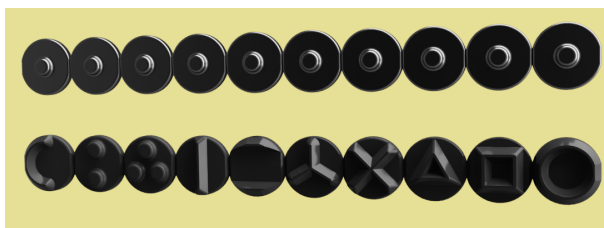

Accessible new appliances from Feelware

You need a new appliance like a cooker, oven, hob or dishwasher? We have a very good overview of the appliance market and know, which appliances meet the needs of blind and visually impaired people. Contact us for an individual consultation. In many cases, we can help with the selection and arrange the delivery and installation of a suitable appliance and the fitting Feelware conversion kit. Your way to an accessible appliance starts with Feelware.

Feelware Markers - Useful helpers for your household

You use tactile bumper dots in your household and you are annoyed with their poor durability and the limitations of marking different or complex items? Feelware Markers come with extra-strong adhesive to make your markings last. Feelware Markers are available in two versions:

Feelware Dots are general purpose markers with a prominent dot. A set consists of 10 pieces.

Feelware Symbols are unique markers with 10 different symbols. They allow for clear marking of control elements and settings.

The Feelware Dots (top) have a prominent dot. Feelware Symbols (bottom) come with different distinct symbols.

Feelware
www.feelware.eu
hallo@feelware.eu
+49 157 571 656 93